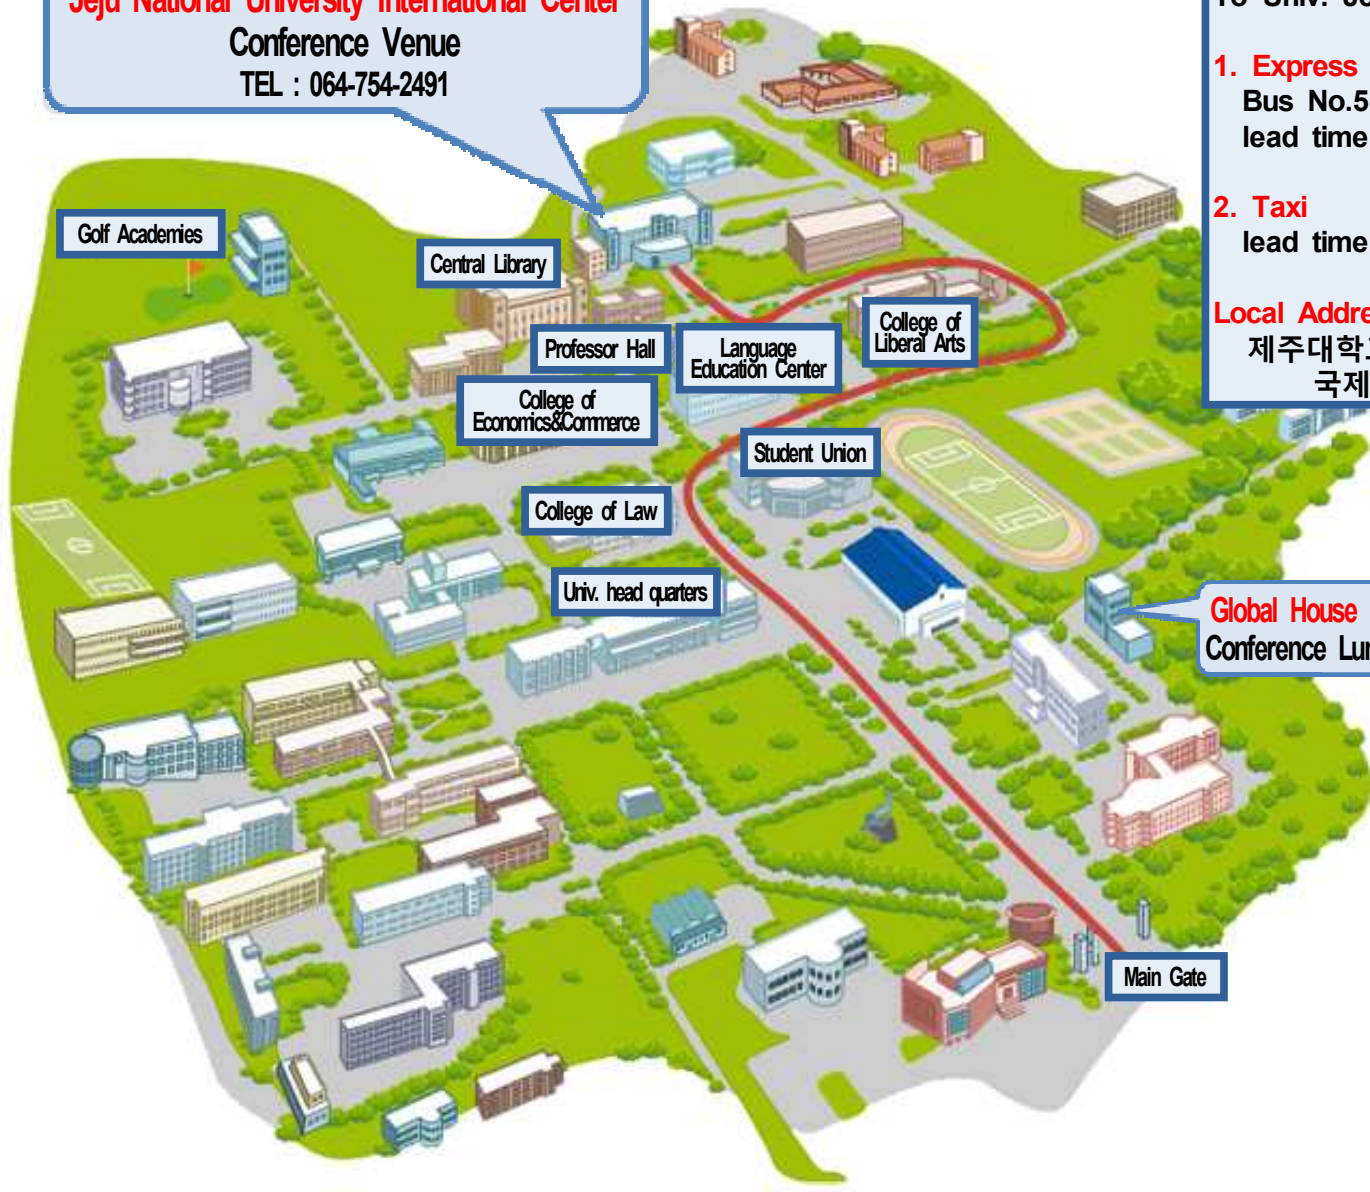

Jeju National University International Center
Conference Venue
TEL : 064-754-2491

Golf Academies

Central Library

Professor Hall

Language Education Center

College of Liberal Arts

College of Economics & Commerce

Student Union

College of Law

Univ. head quarters

Global House Restaurant
Conference Lunch, Dinner

Main Gate

From Jeju Airport
To Univ. Jeju Main Gate

- Express City Bus**
Bus No.500(to Univ.Jeju)
lead time : 35min
- Taxi**
lead time : 20min

Local Address
제주대학교 아라캠퍼스
국제교류회관